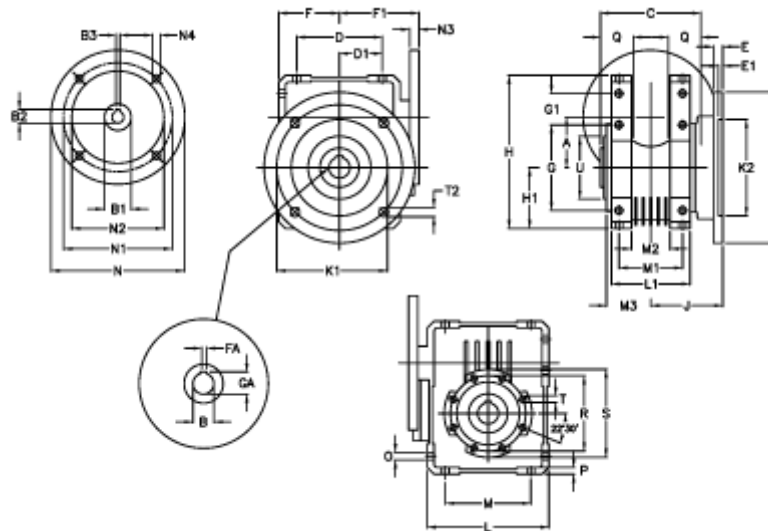

Article number: 392208604653016

Description: Worm Gear with Torque Limiter
W86 L1-UFC-46-P80 B5

Measures

A = 86.90	E = 15	H = 245.5	M = 144	N4 = 11,5	U = 110
B = 35	E1 = 6	H1 = 100.0	M1 = 101	O = 11.5	
B1 E7 = 19	F = 100	J = 110.5	M2 = 57	P = 11	
B2 = 21.8	F1 = 128	K = 210	M3 = 64.5	Q = 45	
B3 H9 = 6	FA = 10	K1 = 176	N = 200	R = 130	
C = 140	G = 144	K2 = 152	N1 = 165	S = 150	
D = 144.0	G1 = 45.5	L = 200	N2 = 130	T = M10x18	
D1 = 72.0	GA = 38.3	L1 = 125	N3 = 12.0	T2 = 12.5	